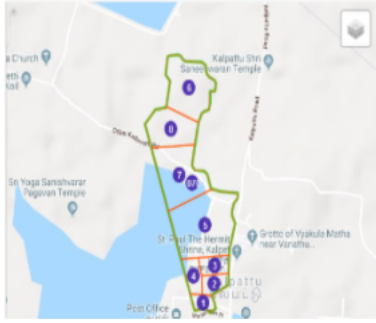

Nazri Naksha

Google Map View