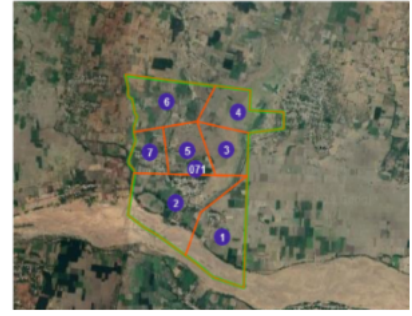

Nazri Naksha

Google Map View