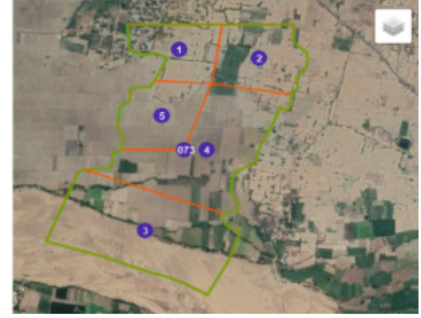

Nazri Naksha

Google Map View