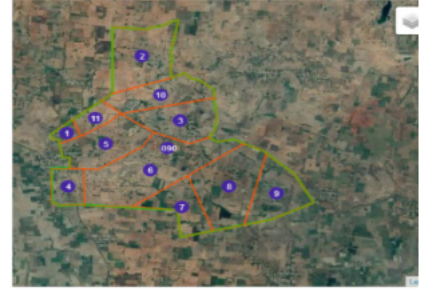

Nazri Naksha

Google Map View