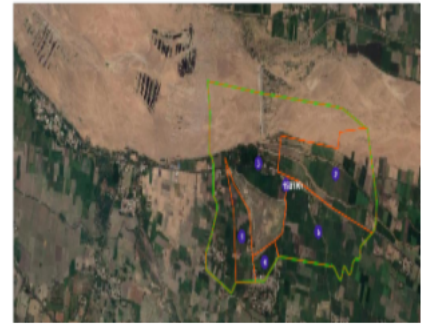

Nazri Naksha

Google Map View