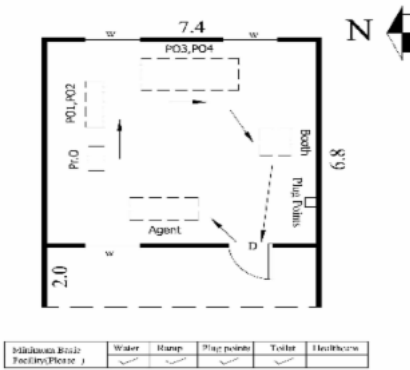

Nazri Naksha

Google Map View

Cad View