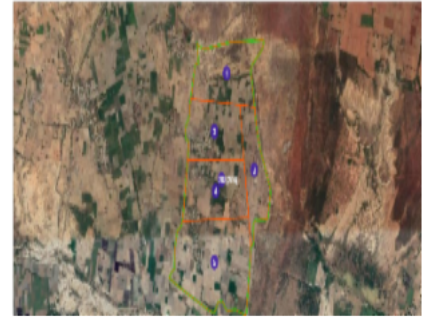

Nazri Naksha

Google Map View