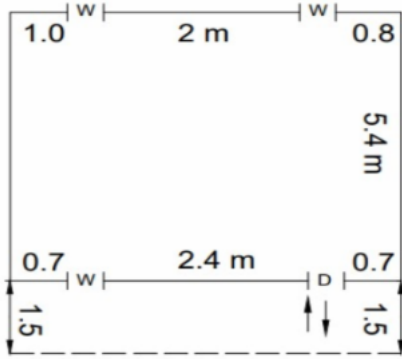

Nazri Naksha

Google Map View