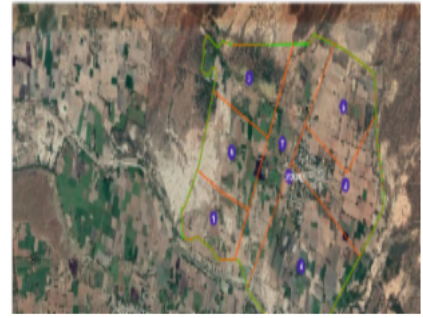

Nazri Naksha

Google Map View