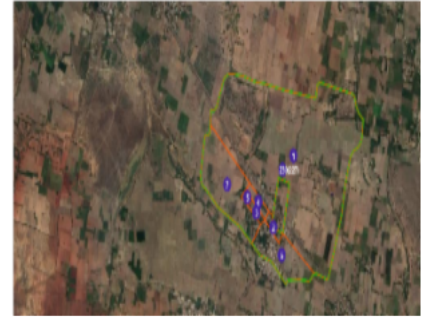

Nazri Naksha

Google Map View