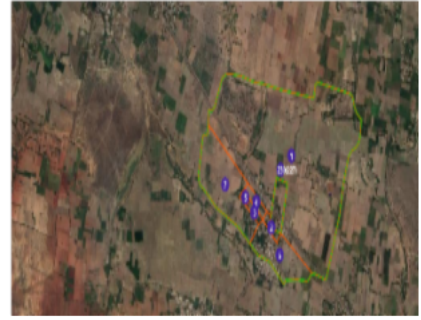

Nazri Naksha

Google Map View