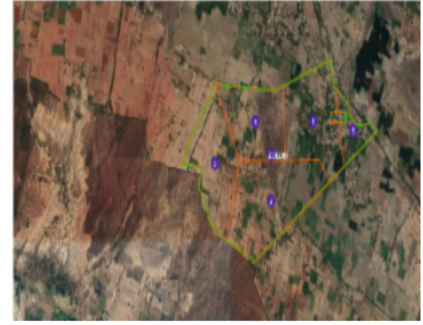

Nazri Naksha

Google Map View