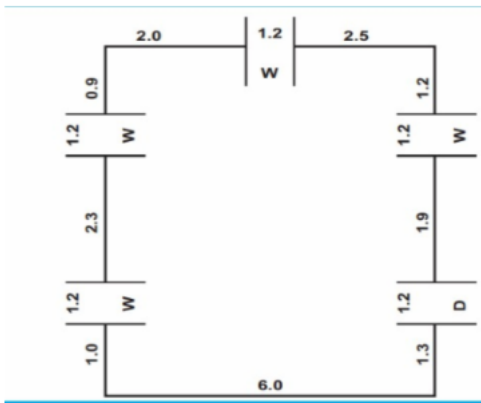

Nazri Naksha

Google Map View

Polling Station Building Front View

Polling Station Front View

Cad View

Key MAP View