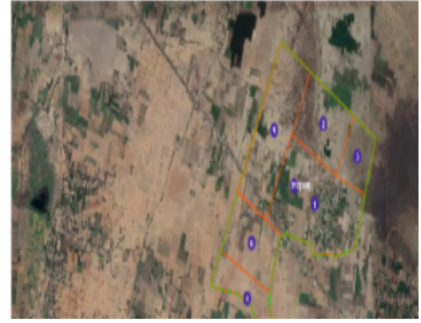

Nazri Naksha

Google Map View