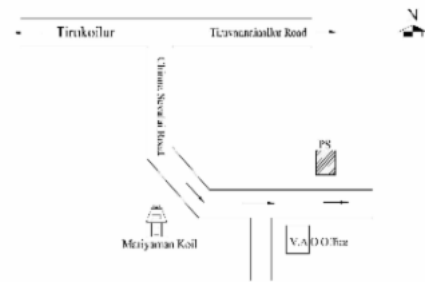

Nazri Naksha

Google Map View