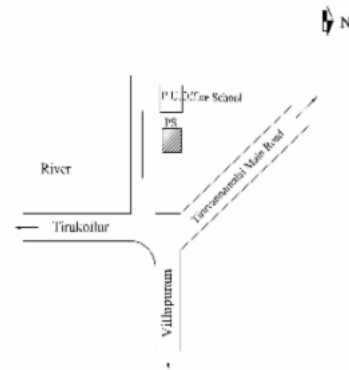

Cad View

Key MAP View

Minimum basic facility (please ✓)	Water	Ramp	Plug Points	Toilet	Health care
	✓	✓	✓	✓	✗