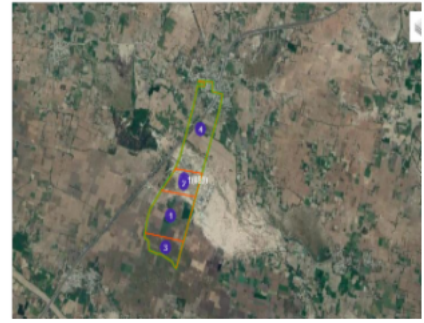

Nazri Naksha

Google Map View