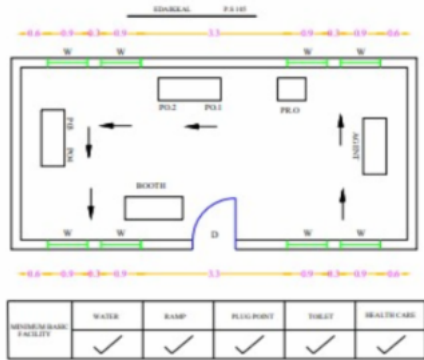

Nazri Naksha

Google Map View

Polling Station Building Front View

Polling Station Front View

Cad View

Key MAP View