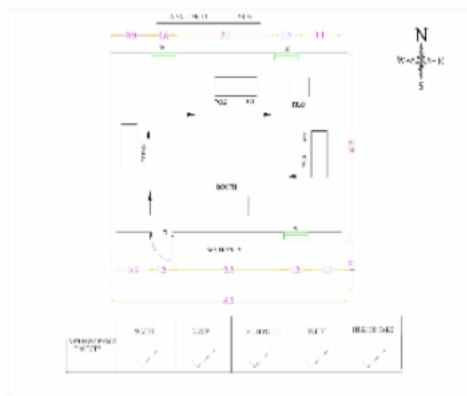

Nazri Naksha

Google Map View

Polling Station Building Front View

Polling Station Front View

Cad View

Key MAP View