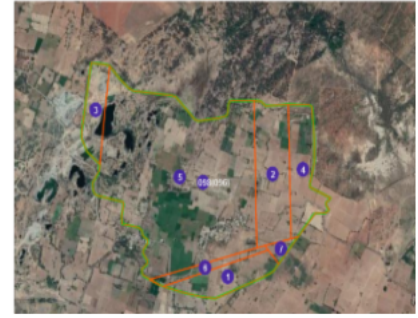

Nazri Naksha

Google Map View