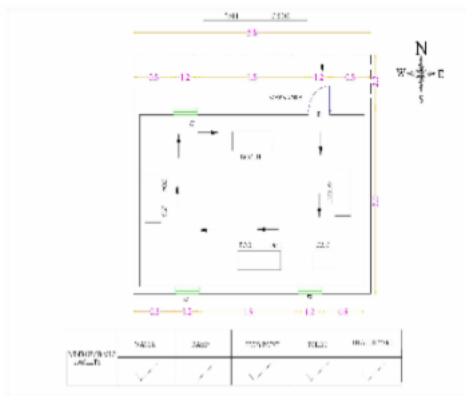

Nazri Naksha

Google Map View

Polling Station Building Front View

Polling Station Front View

Cad View

Key MAP View