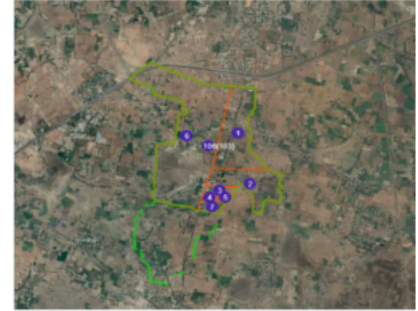

Nazri Naksha

Google Map View