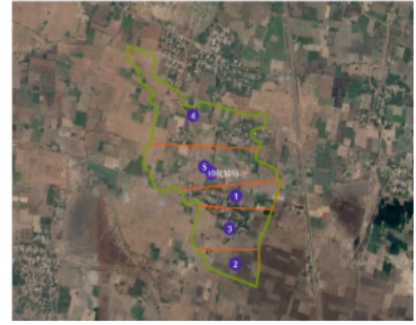

Nazri Naksha

Google Map View