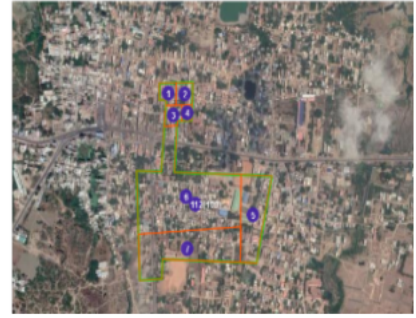

Nazri Naksha

Google Map View