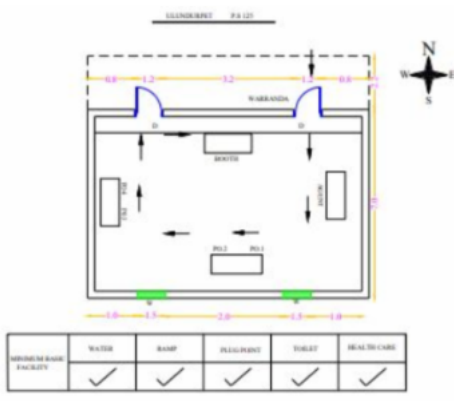

Nazri Naksha

Google Map View

Polling Station Building Front View

Polling Station Front View

Cad View

Key MAP View