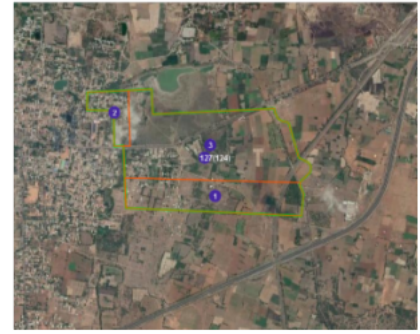

Nazri Naksha

Google Map View