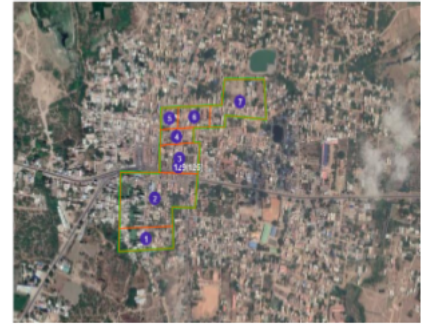

Nazri Naksha

Google Map View