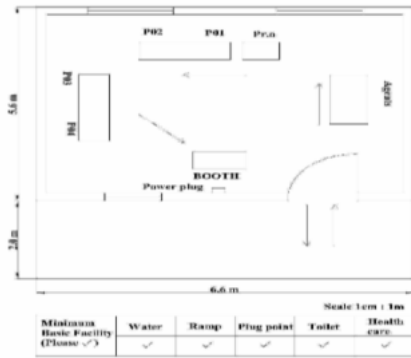

Nazri Naksha

Google Map View

Polling Station Building Front View

Polling Station Front View

Cad View

Key MAP View