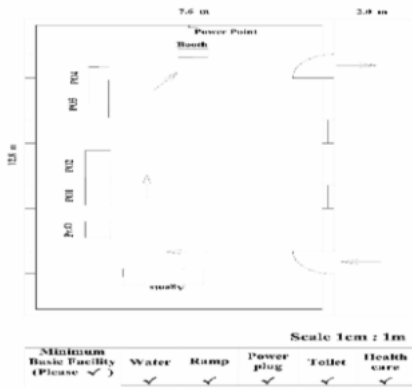

Nazri Naksha

Google Map View

Polling Station Building Front View

Polling Station Front View

Cad View

Key MAP View