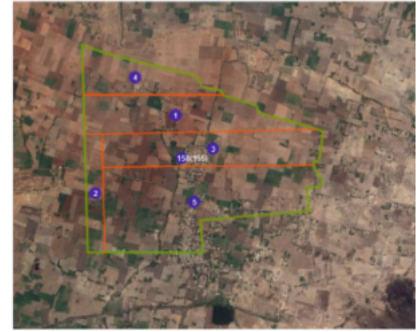

Nazri Naksha

Google Map View