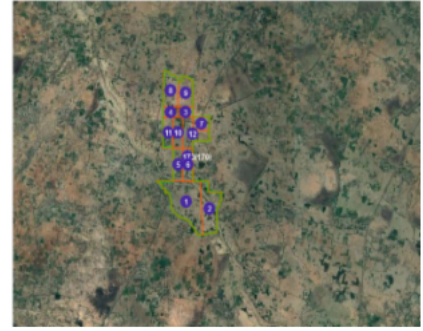

Nazri Naksha

Google Map View