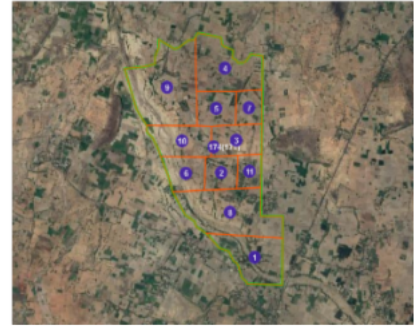

Nazri Naksha

Google Map View