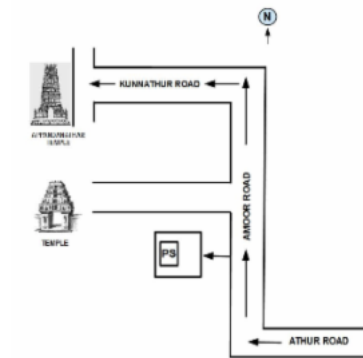

கையொப்பம்

Nazri Naksha

Google Map View

Polling Station Building Front View

Polling Station Front View

Cad View

Key MAP View

| Scale 1cm : 1m                    |         |        |              |               |
|-----------------------------------|---------|--------|--------------|---------------|
| Minimum Basic Facility (Please ✓) | Water ✓ | Ramp ✓ | Power plug ✓ | Toilet ✓      |
|                                   |         |        |              | Health care ✓ |