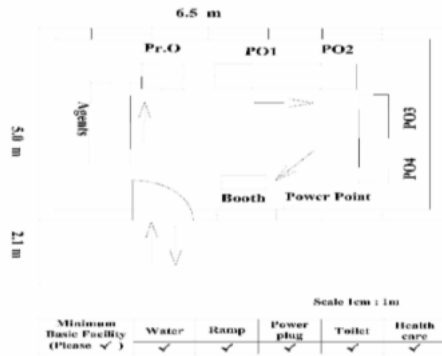

Nazri Naksha

Google Map View

Polling Station Building Front View

Polling Station Front View

Cad View

Key MAP View