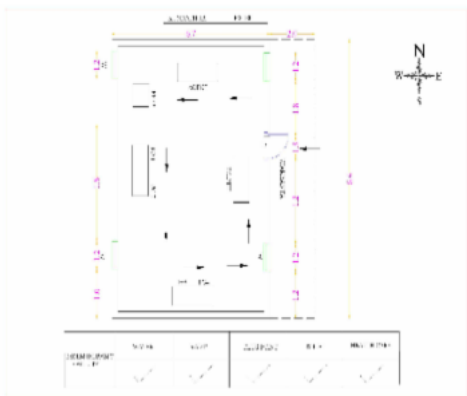

Nazri Naksha

Google Map View

Polling Station Building Front View

Polling Station Front View

Cad View

Key MAP View