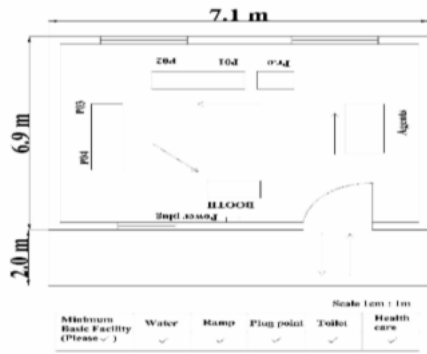

Nazri Naksha

Google Map View