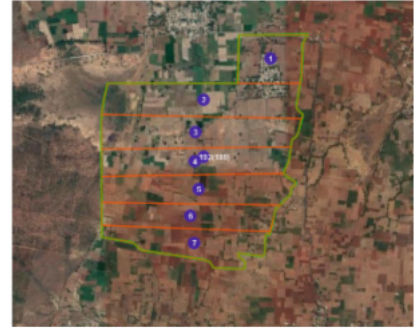

Nazri Naksha

Google Map View