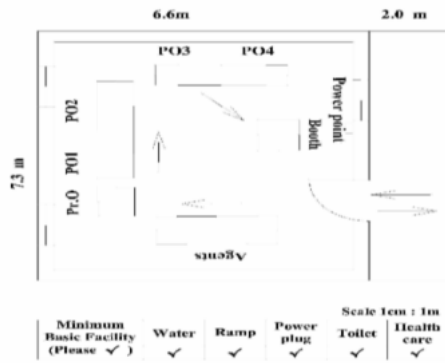

Nazri Naksha

Google Map View

Polling Station Building Front View

Polling Station Front View

Cad View

Key MAP View