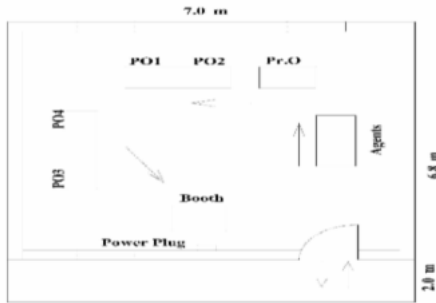

Nazri Naksha

Google Map View

Polling Station Building Front View

Polling Station Front View

Cad View

Scale 1cm : 1m

Minimum Basic Facility (Please ✓)	Water	Ramp	Power plug	Toilet	Health care
	✓	✓	✓	✓	✓

Key MAP View