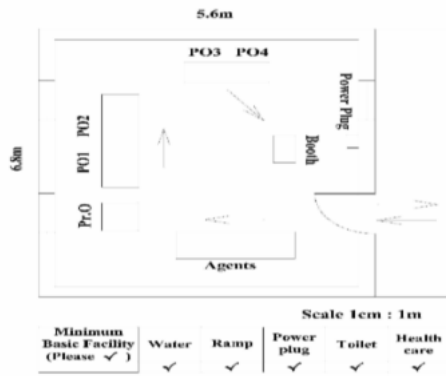

Nazri Naksha

Google Map View

Polling Station Building Front View

Polling Station Front View

Cad View

Key MAP View