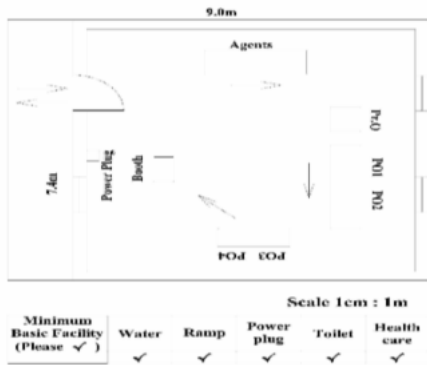

Nazri Naksha

Google Map View

Polling Station Building Front View

Polling Station Front View

Cad View

Key MAP View