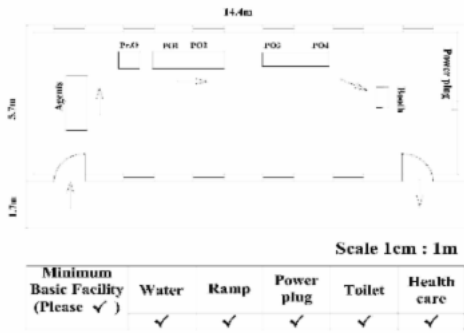

Nazri Naksha

Google Map View

Polling Station Building Front View

Polling Station Front View

Cad View

Key MAP View