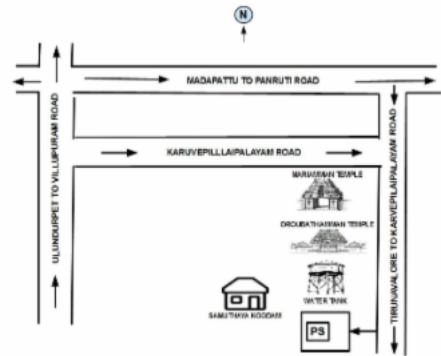

Nazri Naksha

Google Map View

Polling Station Building Front View

Polling Station Front View

Cad View

Key MAP View

scale 1cm = 1m

Minimum Area Facilities/Pro- visions	Water	Ramp	Plug points	Toilet	Health care
	✓	✓	✓	✓	✓