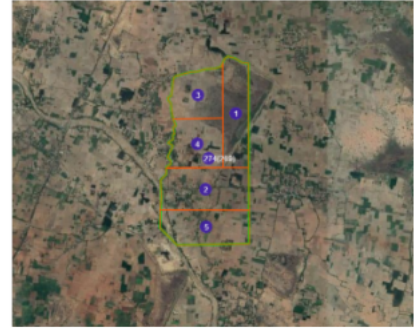

Nazri Naksha

Google Map View