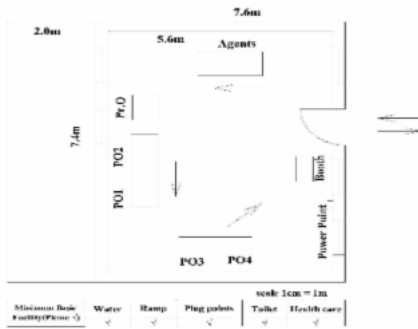

Nazri Naksha

Google Map View

Polling Station Building Front View

Polling Station Front View

Cad View

Key MAP View