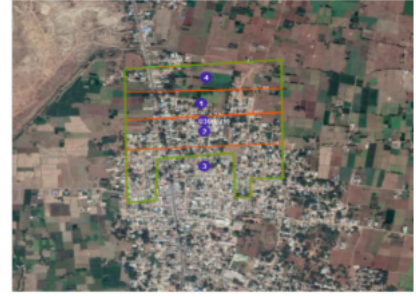

Nazri Naksha

Google Map View