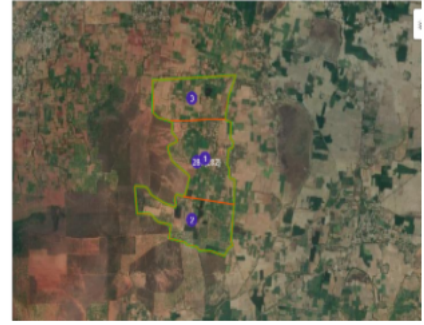

Nazri Naksha

Google Map View