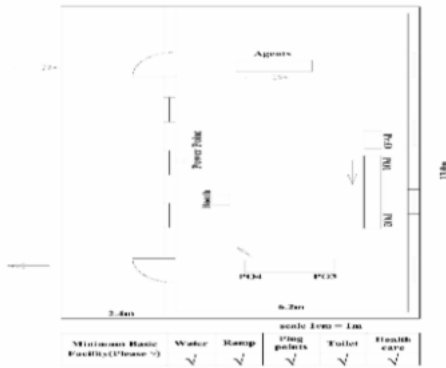

Nazri Naksha

Google Map View

Polling Station Building Front View

Polling Station Front View

Cad View

Key MAP View