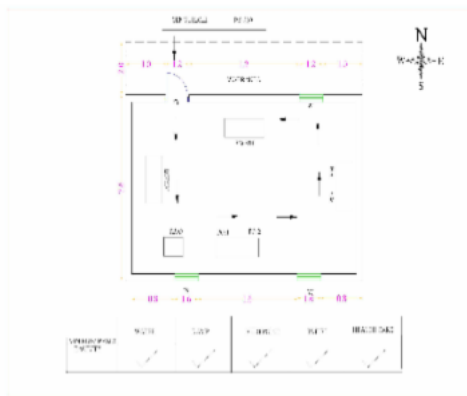

Nazri Naksha

Google Map View

Polling Station Building Front View

Polling Station Front View

Cad View

Key MAP View