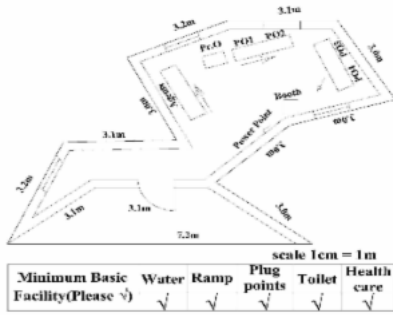

Nazri Naksha

Google Map View

Polling Station Building Front View

Polling Station Front View

Cad View

Key MAP View